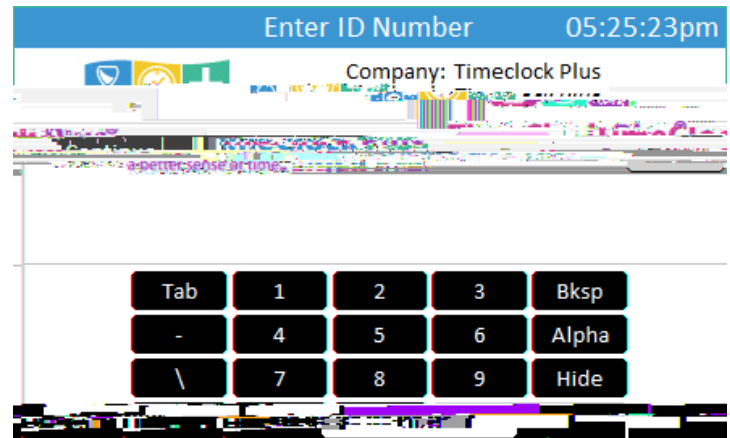

Time Clock Plus (TCP): Punching In and Out

STEP 1:

Using the keypad, enter your Username into the ID field.

Press "Continue."

STEP 2:

Place your finger on the fingerprint scanner.